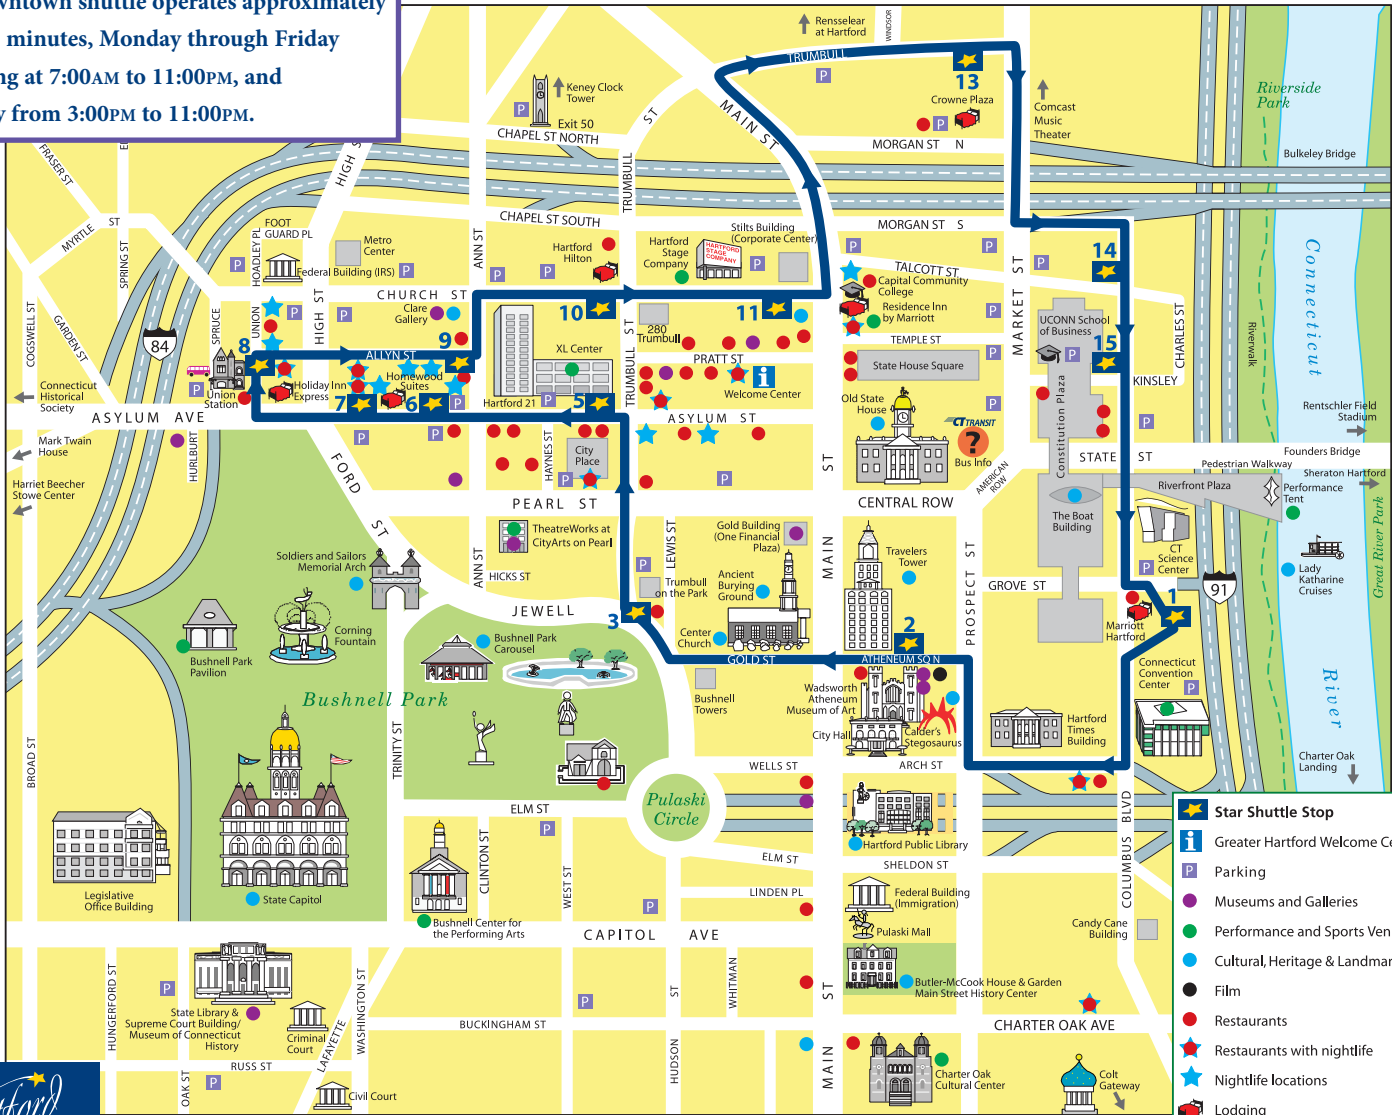

Free downtown shuttle operates approximately every 12 minutes, Monday through Friday beginning at 7:00AM to 11:00PM, and Saturday from 3:00PM to 11:00PM.

# STAR SHUTTLE ROUTE

- Star Shuttle Stop
- Greater Hartford Welcome Center
- Parking
- Museums and Galleries
- Performance and Sports Venues
- Cultural, Heritage & Landmarks
- Film
- Restaurants
- Restaurants with nightlife
- Nightlife locations
- Lodging
- Colleges and Universities