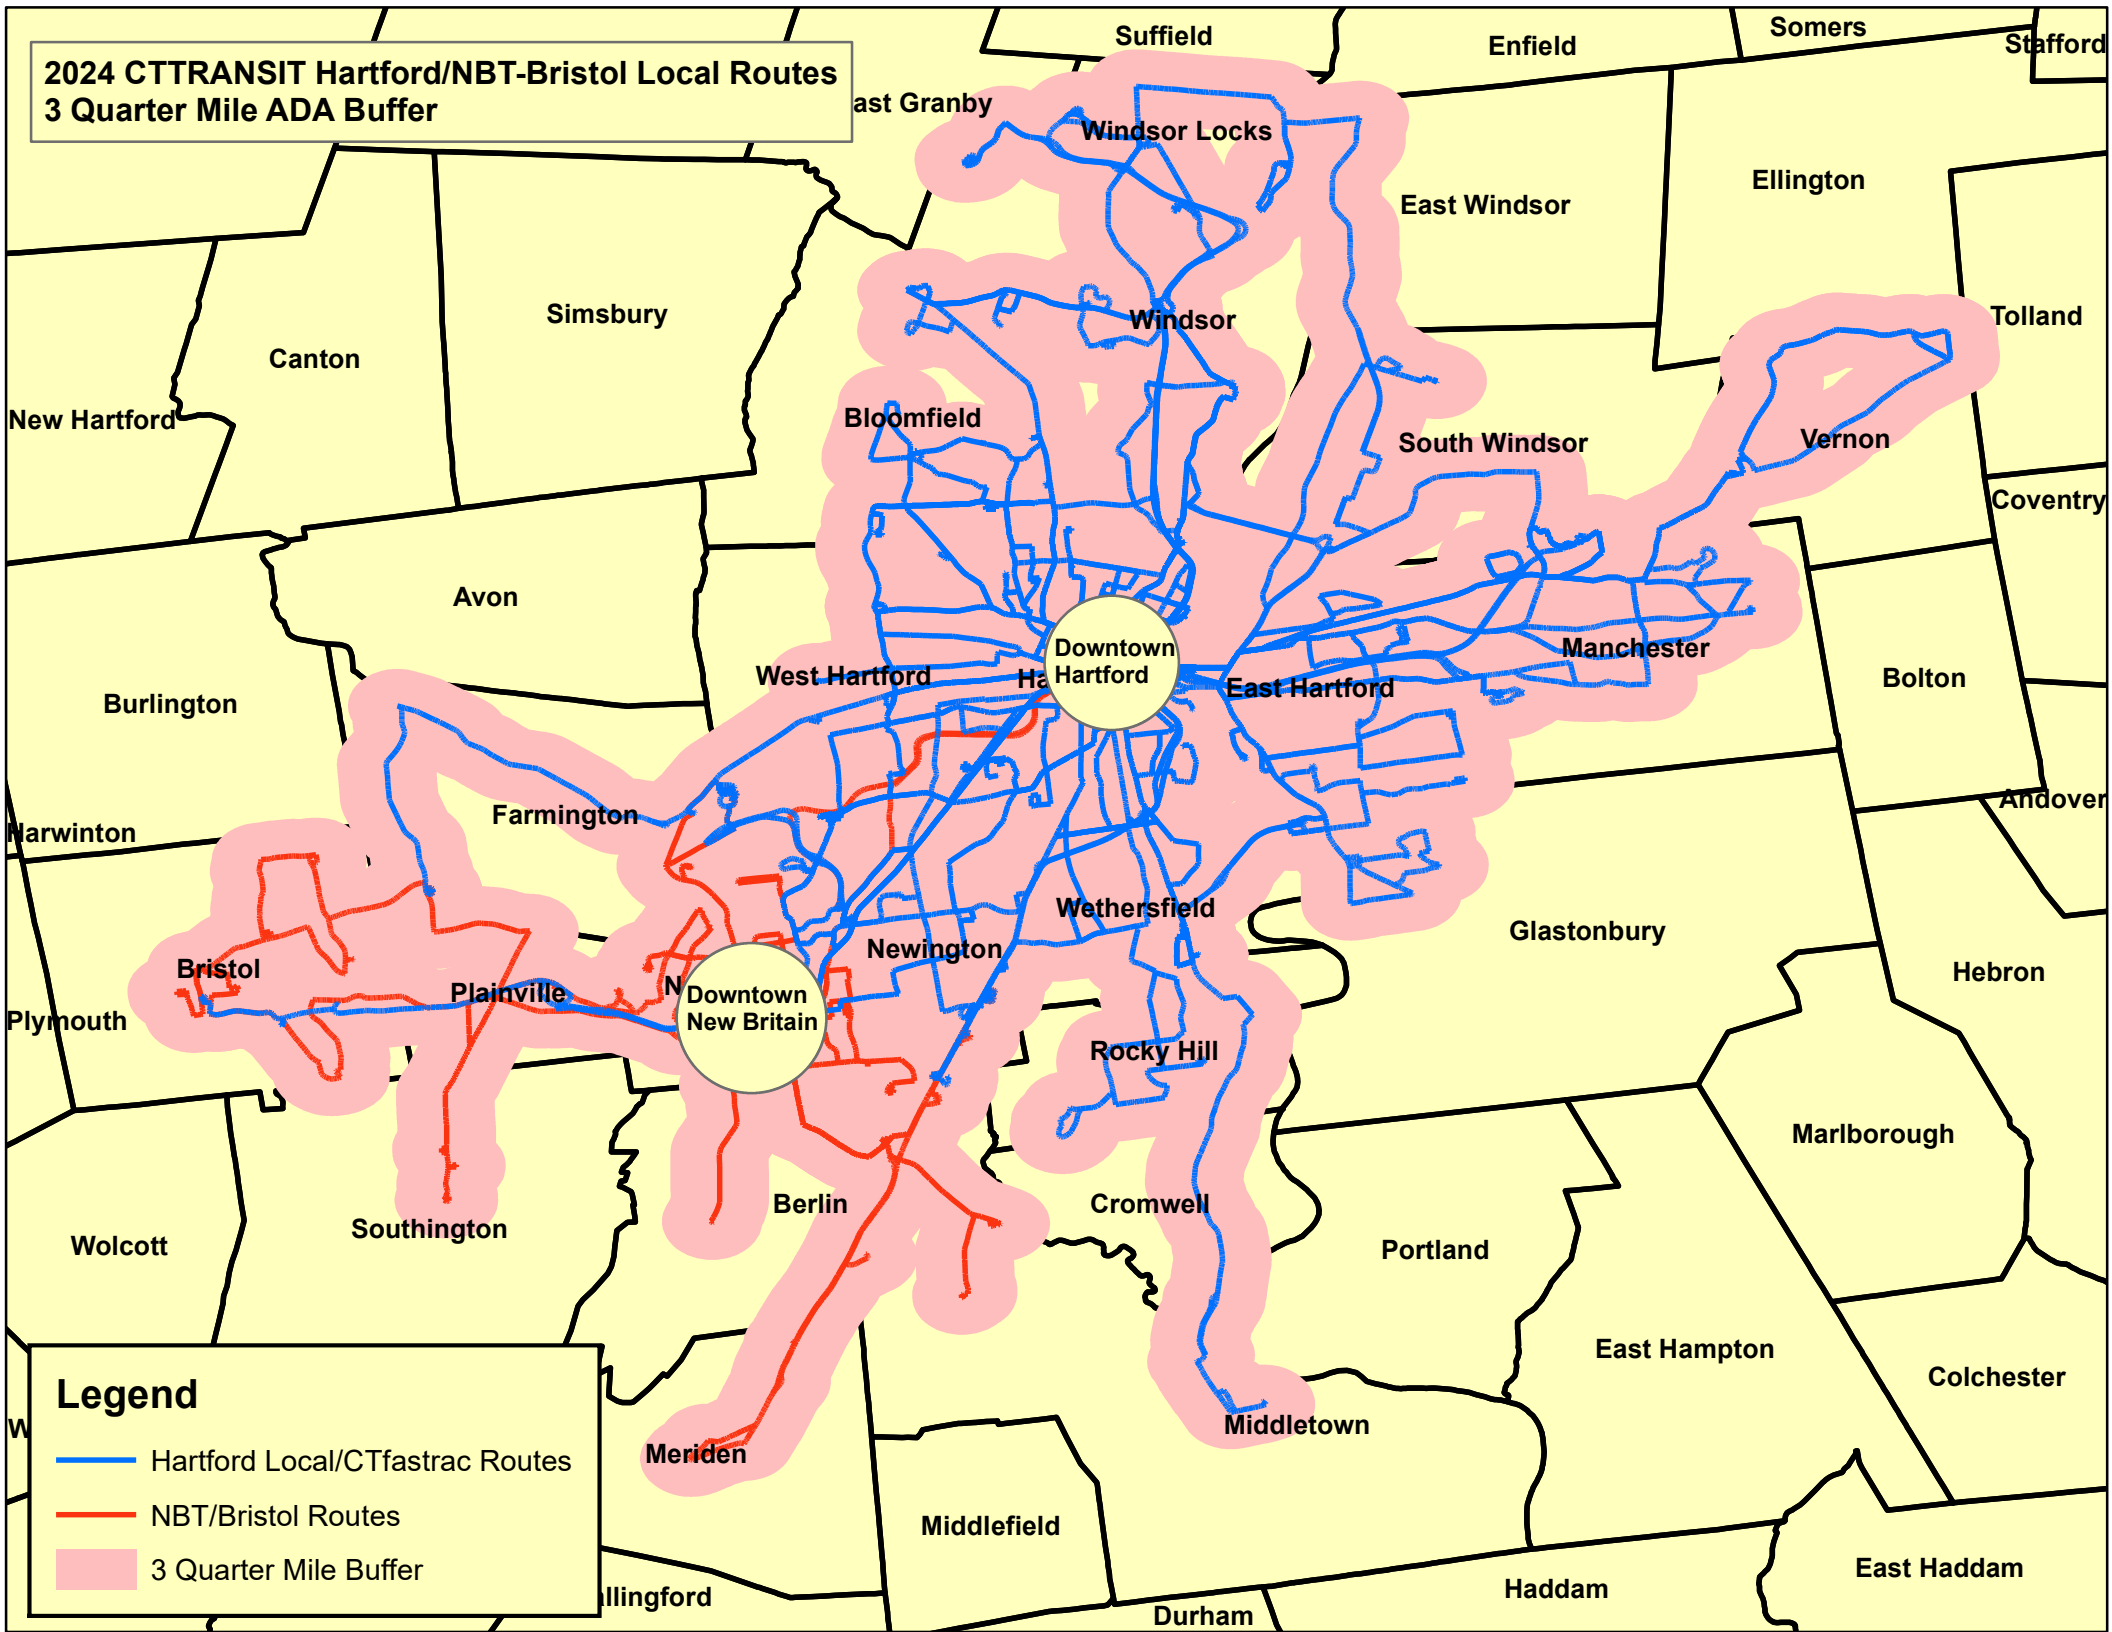

**2024 CTRANSPORT Hartford/NBT-Bristol Local Routes
3 Quarter Mile ADA Buffer**

Legend

- Hartford Local/CTfastrac Routes
- NBT/Bristol Routes
- 3 Quarter Mile Buffer