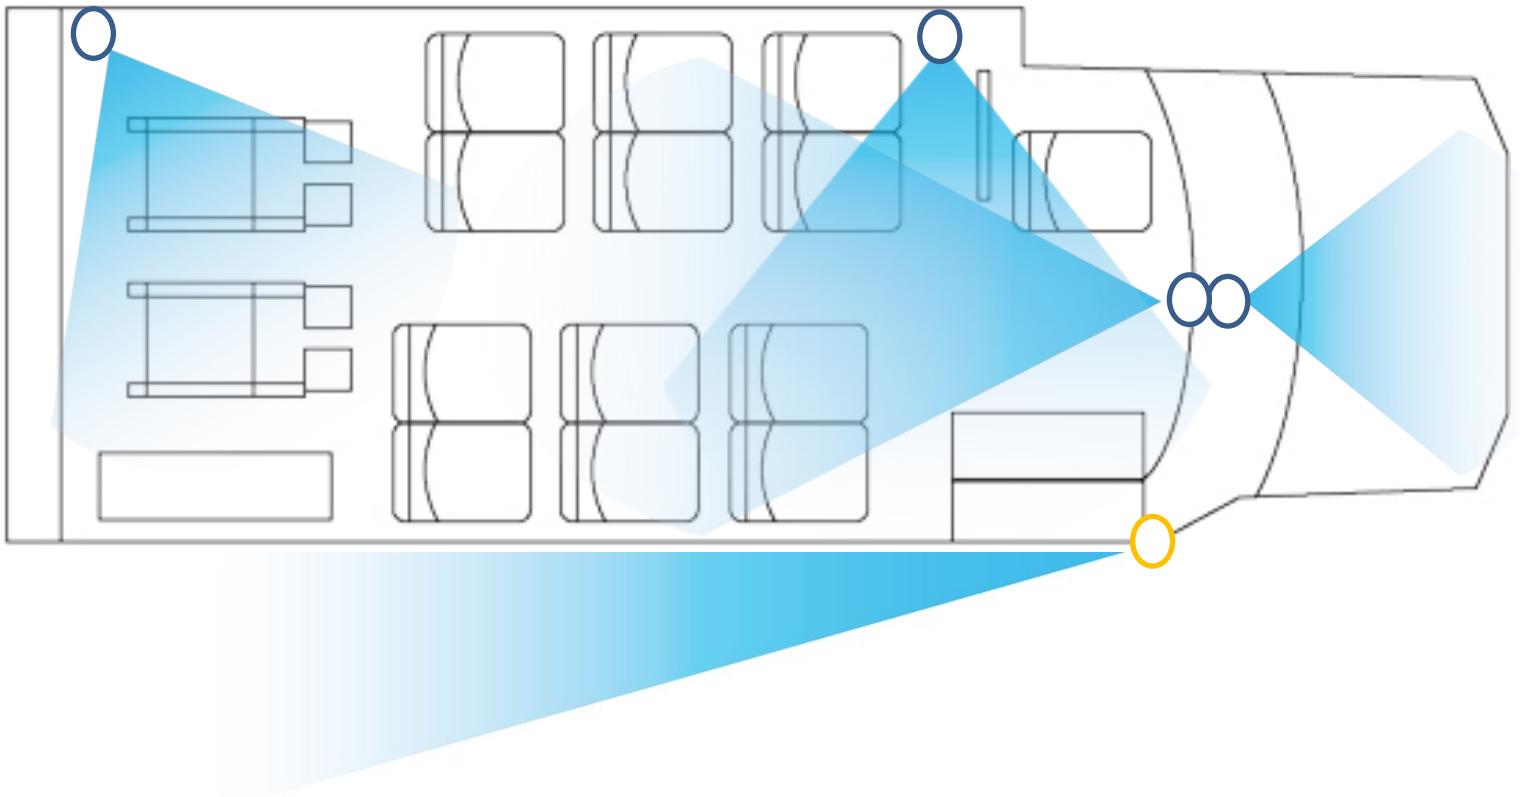

**Greater Hartford Transit District – RFP 09-020
Onboard Video Surveillance
Camera Placements**

-  HD1W - exterior
-  HD1Q - interior